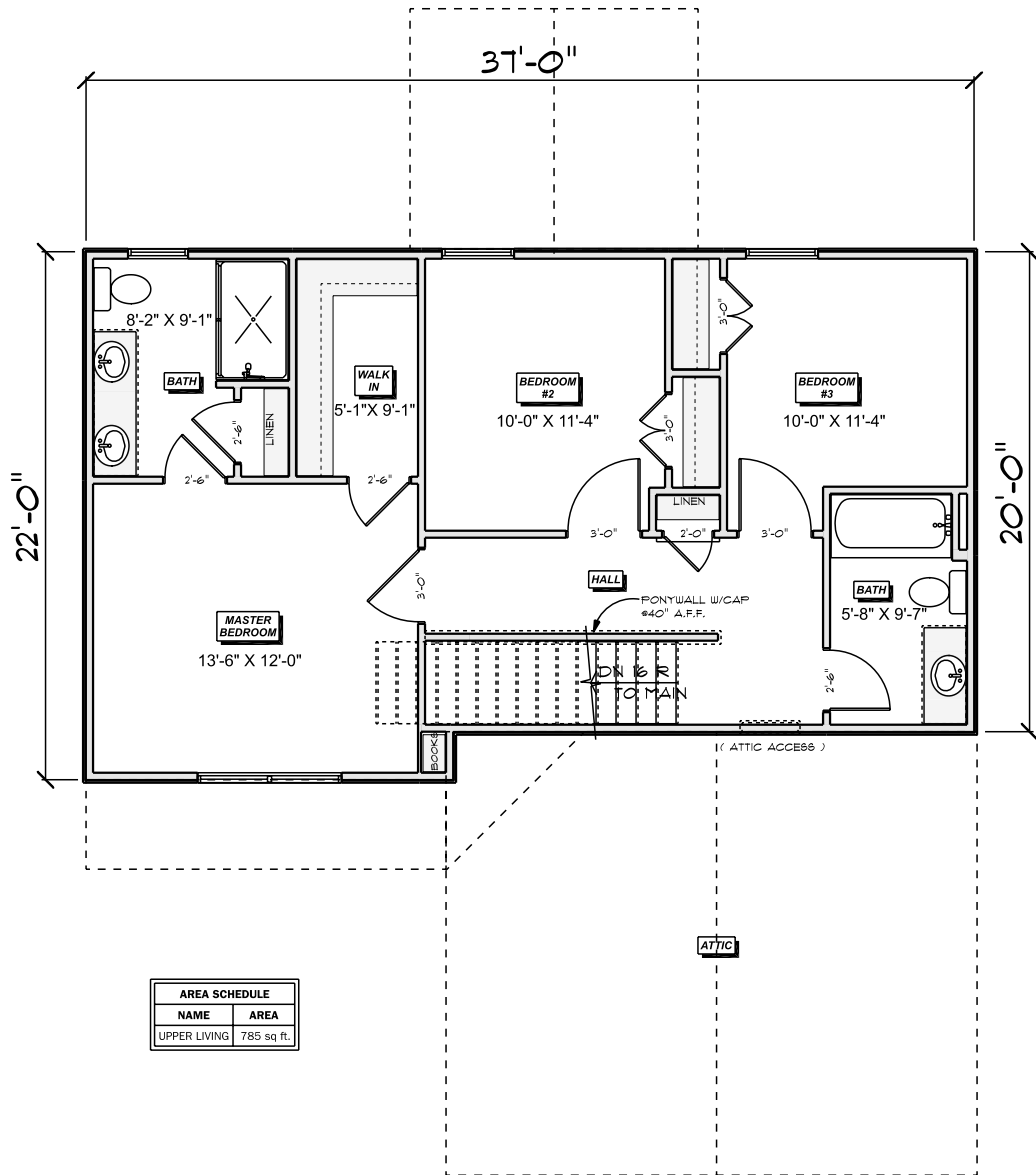

AREA SCHEDULE	
NAME	AREA
MAIN LIVING	750 sq ft.
Covered Patio	119 sq ft.
Garage	496 sq ft.
Covered Porch	92 sq ft.

MAIN

AREA SCHEDULE	
NAME	AREA
UPPER LIVING	785 sq. ft.

UPPER

FRONT ELEVATION

REAR ELEVATION

LEFT ELEVATION

RIGHT ELEVATION

TOP ELEVATION