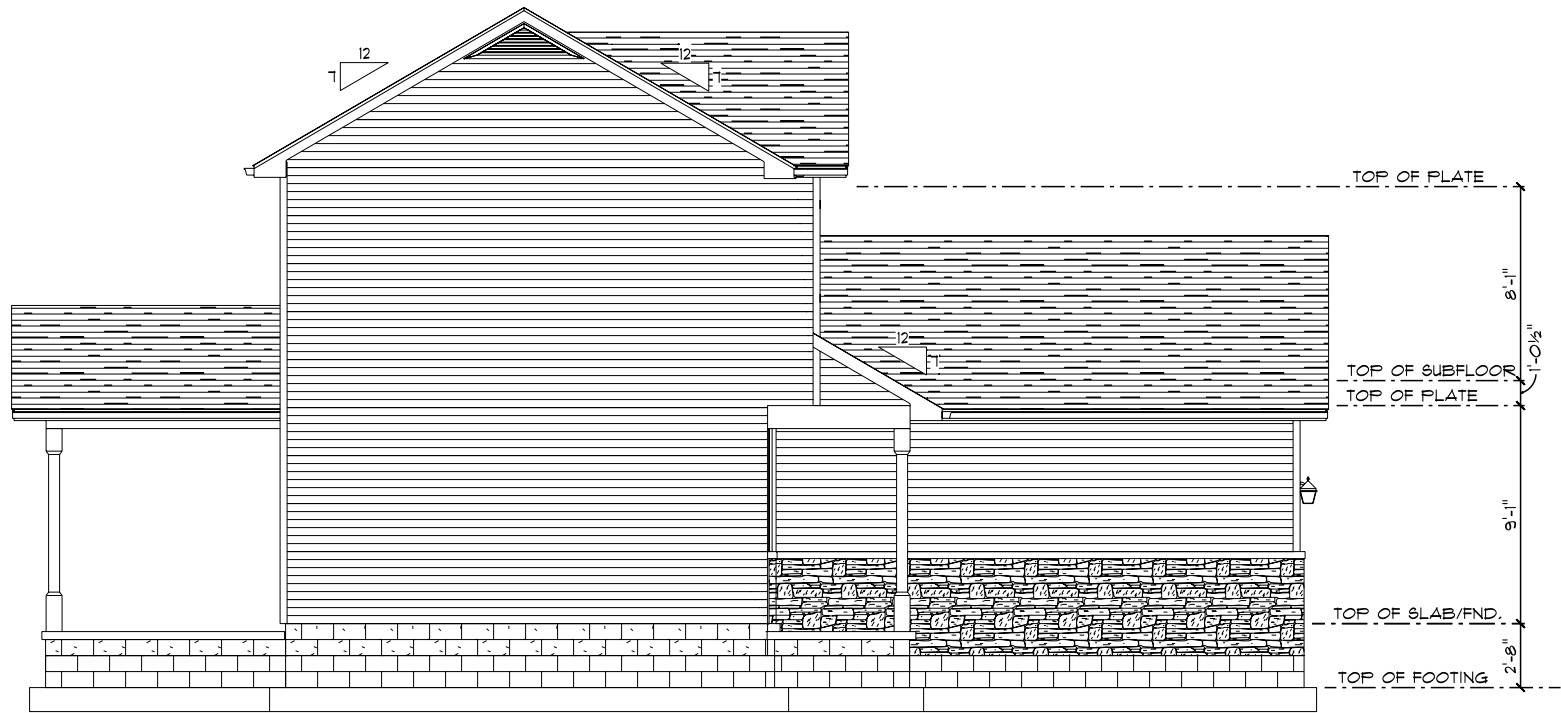

AREA SCHEDULE	
NAME	AREA
MAIN LIVING	750 sq ft.
Covered Patio	119 sq ft.
Garage	496 sq ft.
Covered Porch	92 sq ft.

MAIN

AREA SCHEDULE	
NAME	AREA
UPPER LIVING	785 sq. ft.

UPPER

FRONT ELEVATION

REAR ELEVATION

LEFT ELEVATION

RIGHT ELEVATION

TOP ELEVATION