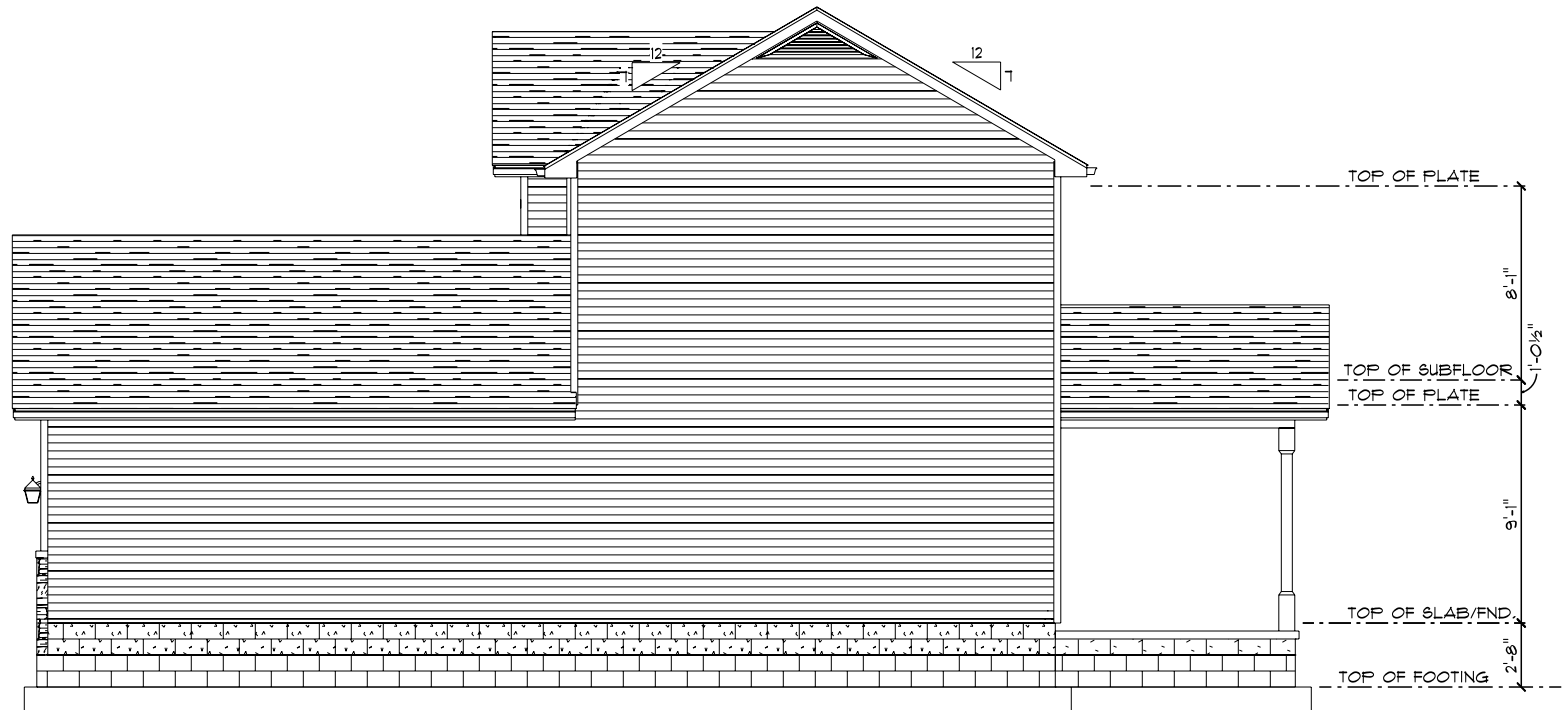

AREA SCHEDULE	
NAME	AREA
MAIN LIVING	750 sq ft.
Covered Patio	119 sq ft.
Garage	496 sq ft.
Covered Porch	92 sq ft.

MAIN

AREA SCHEDULE	
NAME	AREA
UPPER LIVING	785 sq. ft.

UPPER

FRONT ELEVATION

REAR ELEVATION

LEFT ELEVATION

RIGHT ELEVATION

TOP ELEVATION